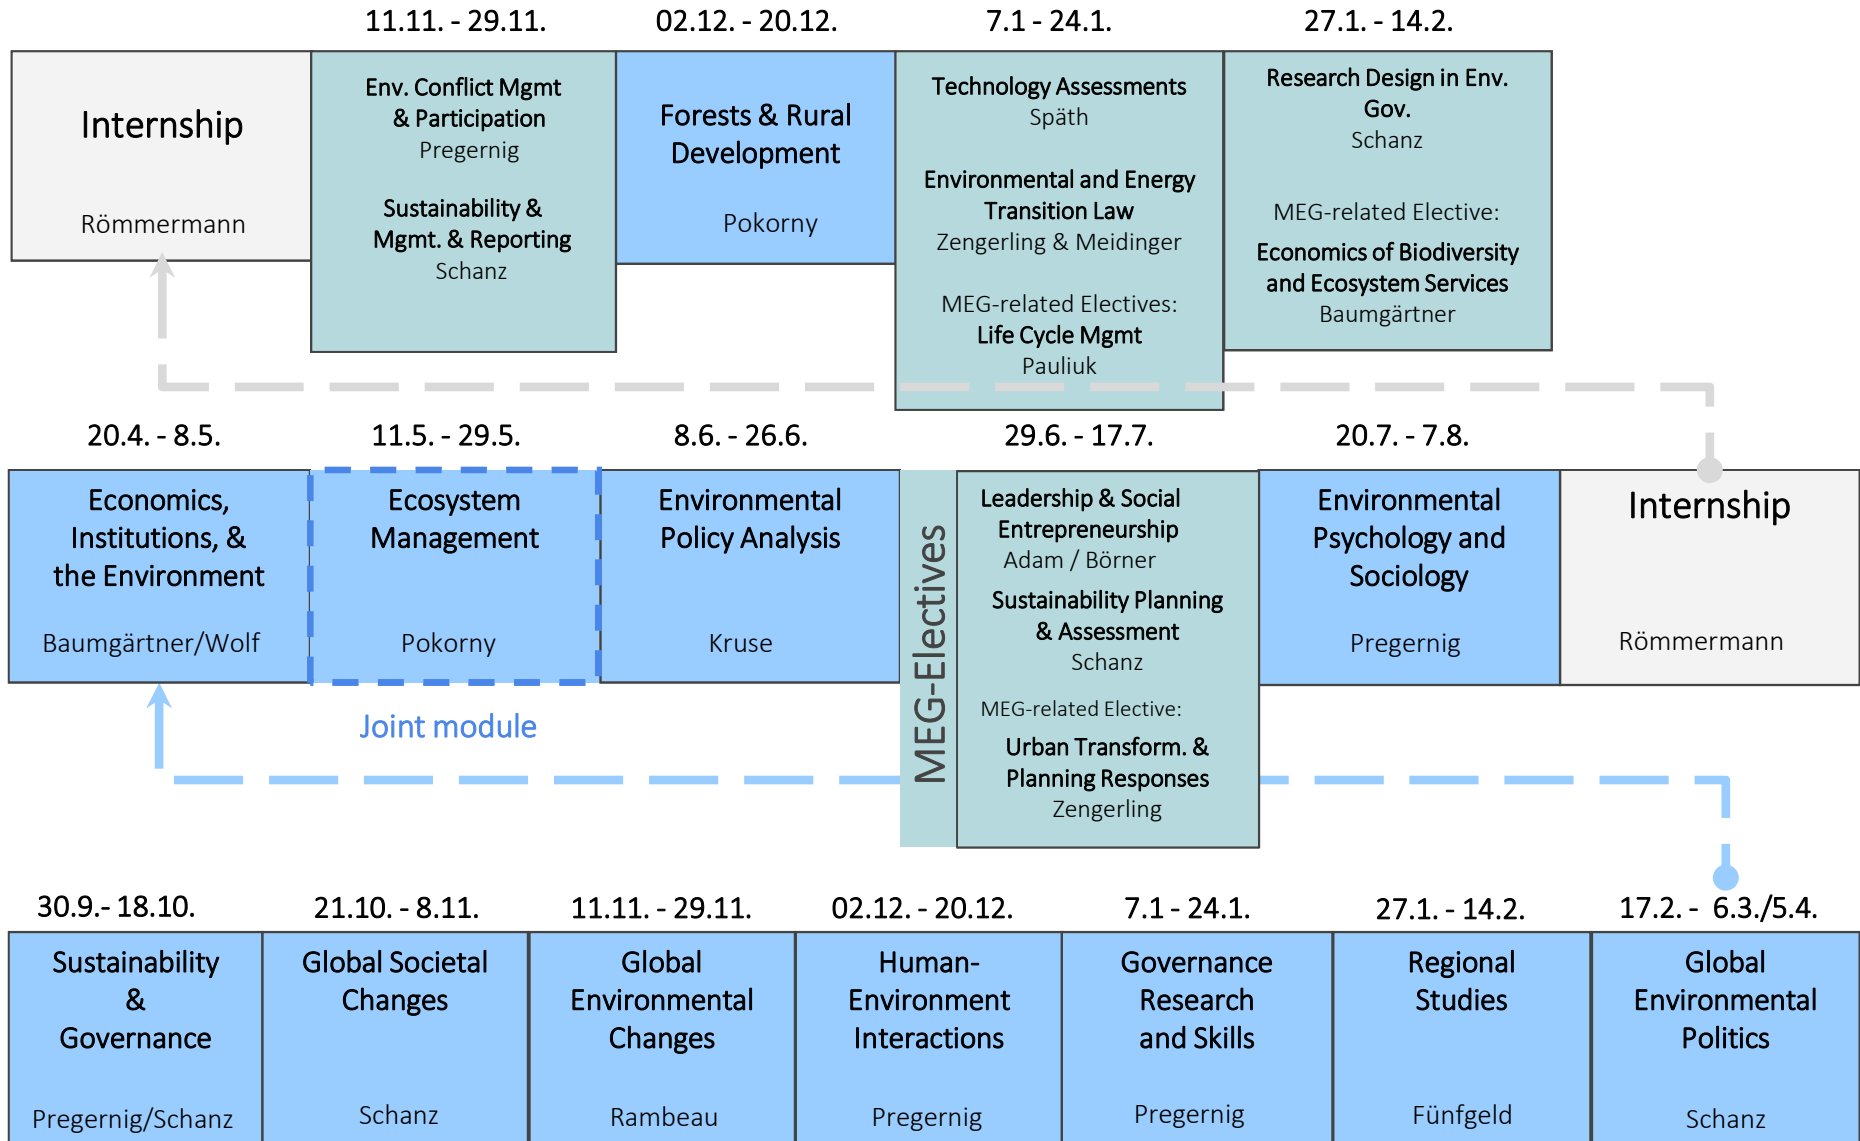

# MEG Semester Schedule | Winter 19/20 & Summer 20

## Master-Thesis

Semester 4  
2020

Semester 3  
2019/20

Semester 2  
2020

Semester 1  
2019/20

(as of Sept. 2019) Sequence of modules and elective offerings may change